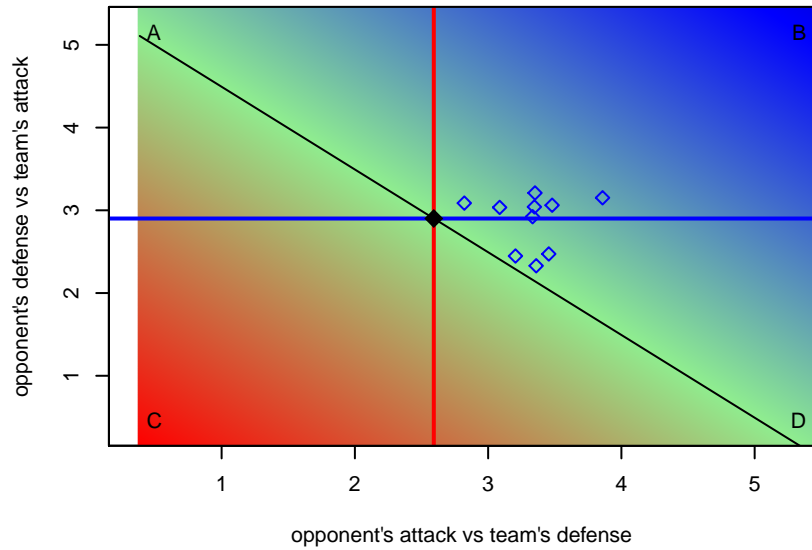

Crossfire Oregon Black West B97
 Dots are actual minus expected GF (blue circles) and GA (red triangles).
 Blue line is smoothed change in attack strength. Red is smoothed change in defense strength.

**attack and defense variance (black dot)
relative to other teams
and top 10 in region**

**attack and defense rating
relative to others at age
and all opponents in last 13 months**

**attack and defense rating
relative to others at age
and all opponents in last 13 months**

Performance relative to 13 month average

Performance relative to 13 month average

Distribution of opponents
 Red = Lose zone, Blue = Win zone, Green = Even
 Black line separates win/lose zones

lot. A=Neither has attack advantage, B=Opponent has both attack and defense advantage, C=Opponent has both attack and defense disadvantage, D=Both have