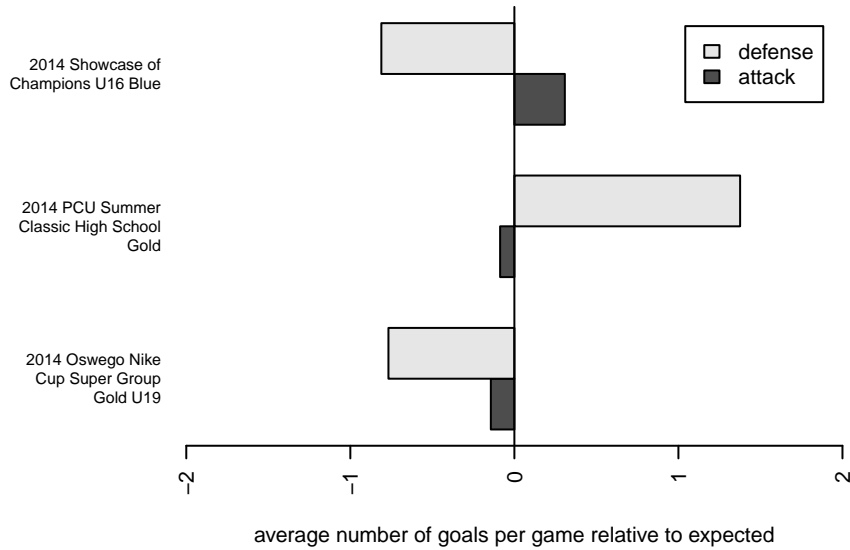

Crossfire Oregon Black West B97

Crossfire Oregon
 Lake Oswego, OR
 B97 total strength=1592
 attack=18.19 defense=13.36
 notes= OSSA

alt names used:
 CROSSFIRE OREGON97 BLACK WEST

Venues played:
 2014 Showcase of Champions U16 Blue
 2014 PCU Summer Classic High School Gold
 2014 Oswego Nike Cup Super Group Gold U19

Crossfire Oregon Black West B97
 Dots are actual minus expected GF (blue circles) and GA (red triangles).
 Blue line is smoothed change in attack strength. Red is smoothed change in defense strength.

**attack and defense variance (black dot)
relative to other teams
and top 10 in region**

**attack and defense rating
relative to others at age
and all opponents in last 13 months**

**attack and defense rating
relative to others at age
and all opponents in last 13 months**

Performance relative to 13 month average

Performance relative to 13 month average

Distribution of opponents
 Red = Lose zone, Blue = Win zone, Green = Even
 Black line separates win/lose zones

lot. A=Neither has attack advantage, B=Opponent has both attack and defense advantage, C=Opponent has both attack and defense disadvantage, D=Both have