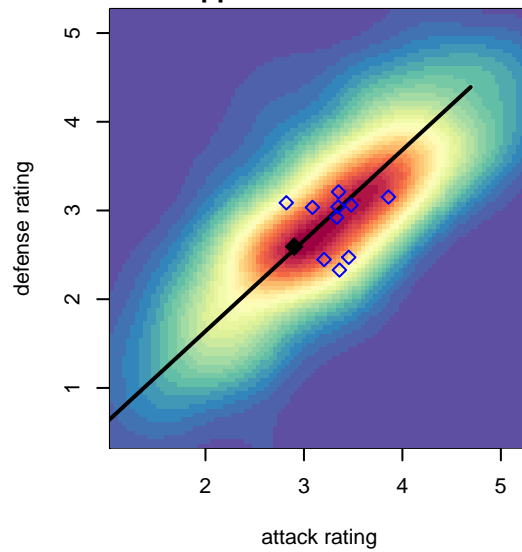

Crossfire Oregon Black West B97

Crossfire Oregon
 Lake Oswego, OR
 B97 total strength=1592
 attack=18.19 defense=13.36
 notes= OSSA

alt names used:
 CROSSFIRE OREGON97 BLACK WEST

Venues played:
 2014 Showcase of Champions U16 Blue
 2014 PCU Summer Classic High School Gold
 2014 Oswego Nike Cup Super Group Gold U19

Crossfire Oregon Black West B97
 Dots are actual minus expected GF (blue circles) and GA (red triangles).
 Blue line is smoothed change in attack strength. Red is smoothed change in defense strength.

**attack and defense variance (black dot)
relative to other teams
and top 10 in region**

**attack and defense rating
relative to others at age
and all opponents in last 13 months**

**attack and defense rating
relative to others at age
and all opponents in last 13 months**

Performance relative to 13 month average

Performance relative to 13 month average

Distribution of opponents
 Red = Lose zone, Blue = Win zone, Green = Even
 Black line separates win/lose zones

lot. A=Neither has attack advantage, B=Opponent has both attack and defense advantage, C=Opponent has both attack and defense disadvantage, D=Both have