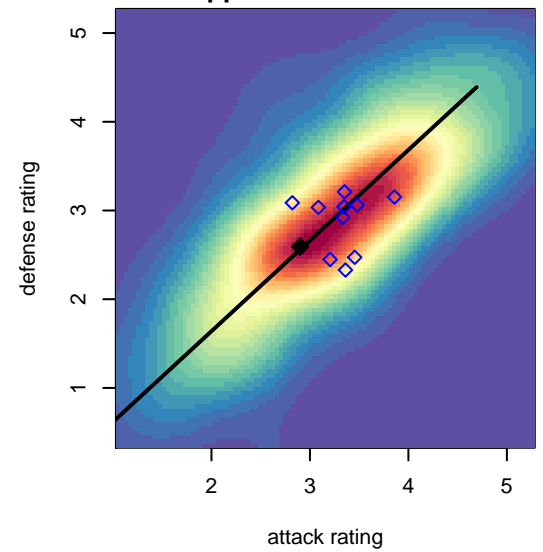

Crossfire Oregon Black West B97

Crossfire Oregon
 Lake Oswego, OR
 B97 total strength=1592
 attack=18.19 defense=13.36
 notes= OSSA

alt names used:
 CROSSFIRE OREGON97 BLACK WEST

Venues played:
 2014 Showcase of Champions U16 Blue
 2014 PCU Summer Classic High School Gold
 2014 Oswego Nike Cup Super Group Gold U19

Crossfire Oregon Black West B97
 Dots are actual minus expected GF (blue circles) and GA (red triangles).
 Blue line is smoothed change in attack strength. Red is smoothed change in defense strength.

**attack and defense variance (black dot)
relative to other teams
and top 10 in region**

**attack and defense rating
relative to others at age
and all opponents in last 13 months**

**attack and defense rating
relative to others at age
and all opponents in last 13 months**

Performance relative to 13 month average

Performance relative to 13 month average

Distribution of opponents
 Red = Lose zone, Blue = Win zone, Green = Even
 Black line separates win/lose zones

lot. A=Neither has attack advantage, B=Opponent has both attack and defense advantage, C=Opponent has both attack and defense disadvantage, D=Both have