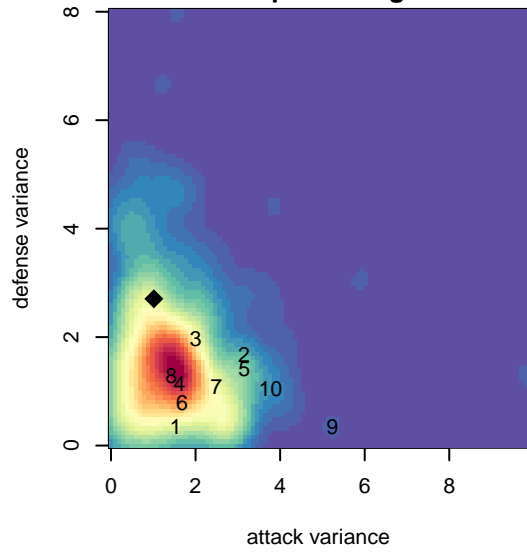

Crossfire Oregon Black West B97

Crossfire Oregon
 Lake Oswego, OR
 B97 total strength=1592
 attack=18.19 defense=13.36
 notes= OSSA

alt names used:
 CROSSFIRE OREGON97 BLACK WEST

Venues played:
 2014 Showcase of Champions U16 Blue
 2014 PCU Summer Classic High School Gold
 2014 Oswego Nike Cup Super Group Gold U19

Crossfire Oregon Black West B97
 Dots are actual minus expected GF (blue circles) and GA (red triangles).
 Blue line is smoothed change in attack strength. Red is smoothed change in defense strength.

**attack and defense variance (black dot)
relative to other teams
and top 10 in region**

Performance relative to 13 month average

Distribution of opponents
 Red = Lose zone, Blue = Win zone, Green = Even
 Black line separates win/lose zones

lot. A=Neither has attack advantage, B=Opponent has both attack and defense advantage, C=Opponent has both attack and defense disadvantage, D=Both have